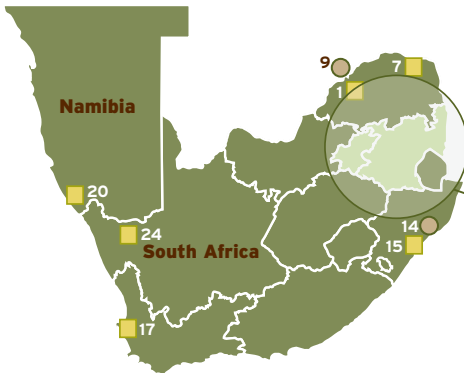

- Operations
- Growth projects
- ▲ Representative offices